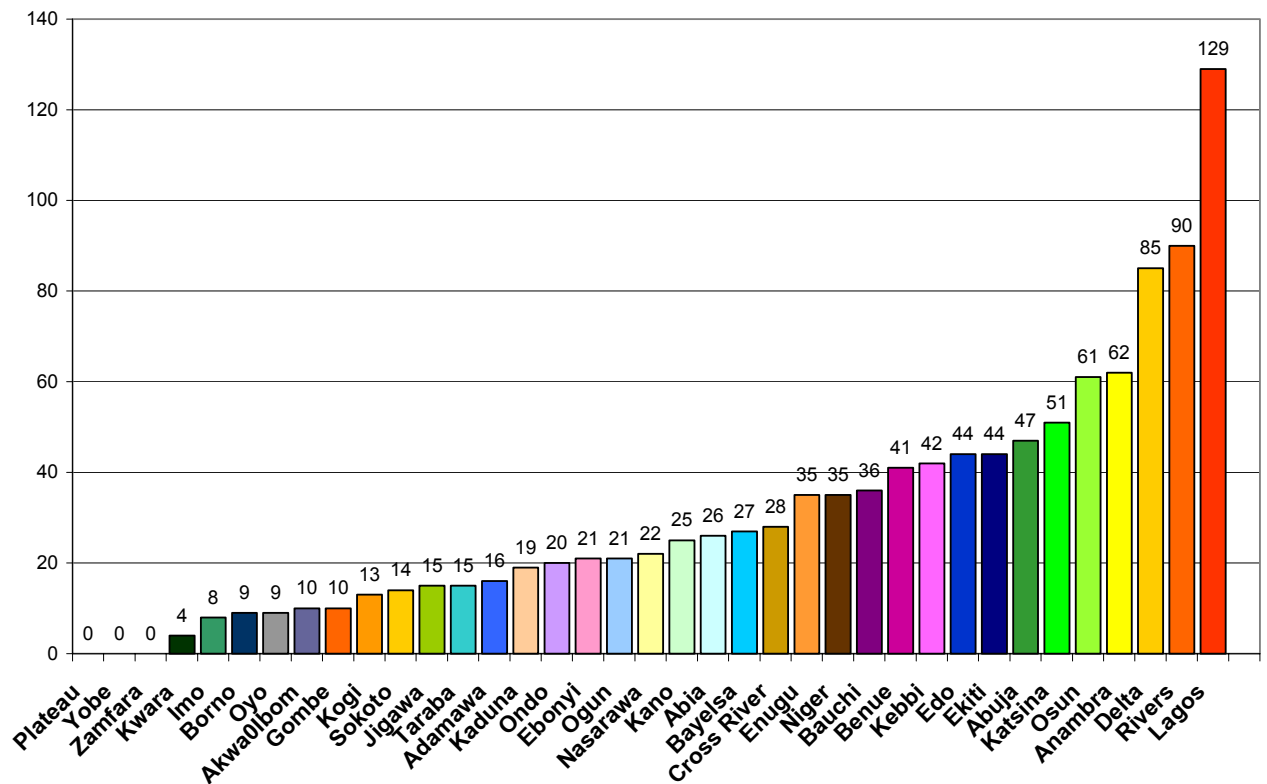

Summary of Police discipline in 2006

Reprimanded

Dismissed

Discharged