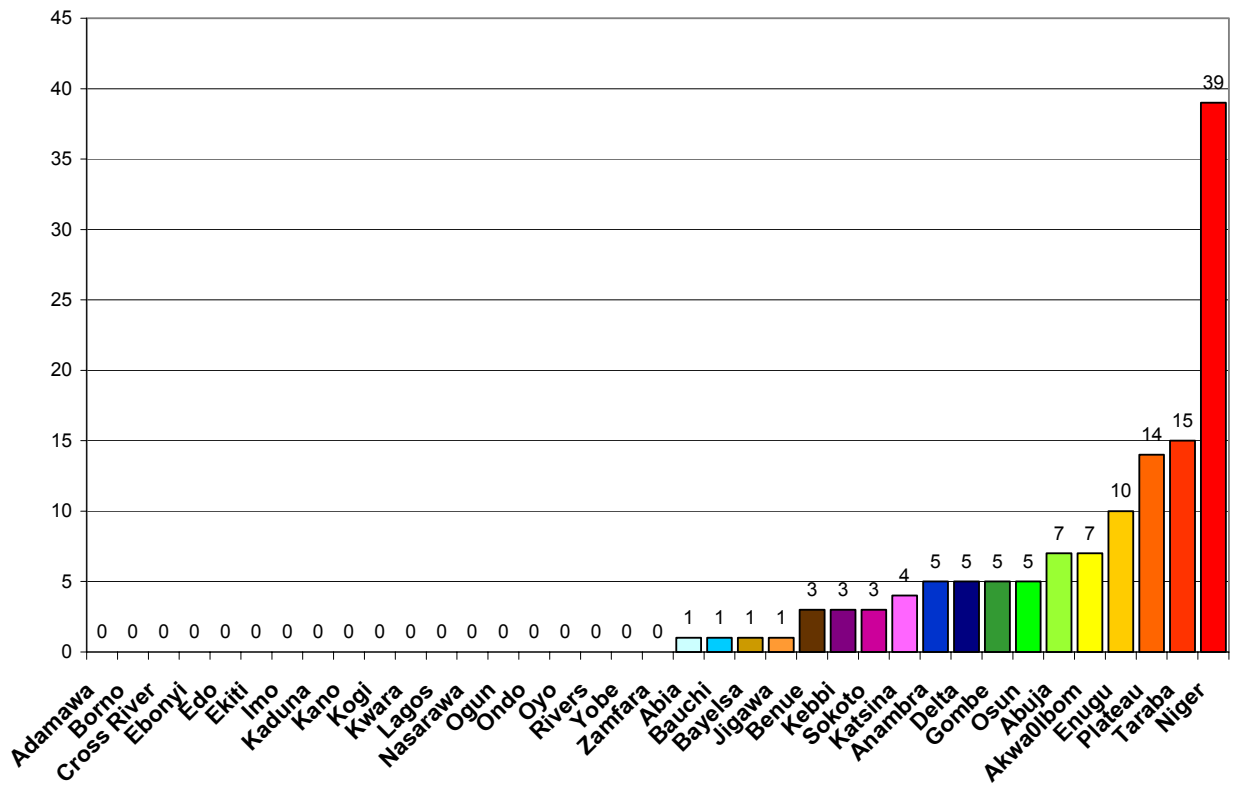

Summary of Police discipline in 2006

Reprimanded

Dismissed

Discharged